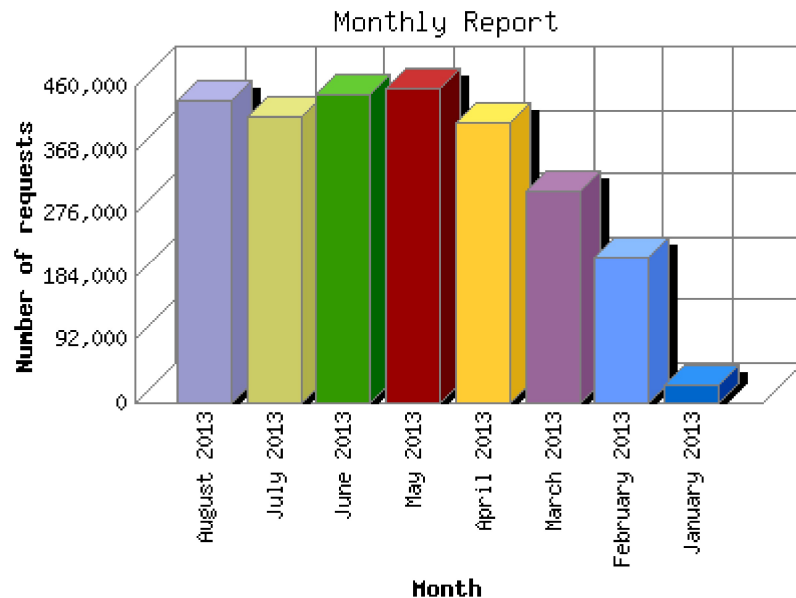

## Report Navigation

General Summary  
Yearly Report  
Quarterly Report  
Monthly Report  
Weekly Report  
Daily Report  
Daily Summary  
Hourly Report  
Hourly Summary  
Host Report  
Referring URL Report  
Referring Site Report  
Search Query Report  
Search Word Report  
Browser Report  
Browser Summary  
Operating System Report  
Status Code Report  
File Size Report  
File Type Report  
Directory Report  
Request Report

## Monthly Report

The Monthly Report identifies activity for each month in the report time frame. Remember that each page hit can result in several server requests as the images for each page are loaded.

**Note:** Depending on the report time frame, the first and last months may not represent a complete month's worth of data, resulting in lower hits.

Month		Number of requests	Number of page requests
1.	January 2013	26,960	4,784
2.	February 2013	211,587	43,836
3.	March 2013	307,998	54,908
4.	April 2013	406,528	72,691
5.	May 2013	457,469	77,540
6.	June 2013	449,703	79,398
7.	July 2013	415,254	97,611
8.	August 2013	441,005	87,999

Most active month July 2013 : 97,611 pages sent. 457,469 requests handled.