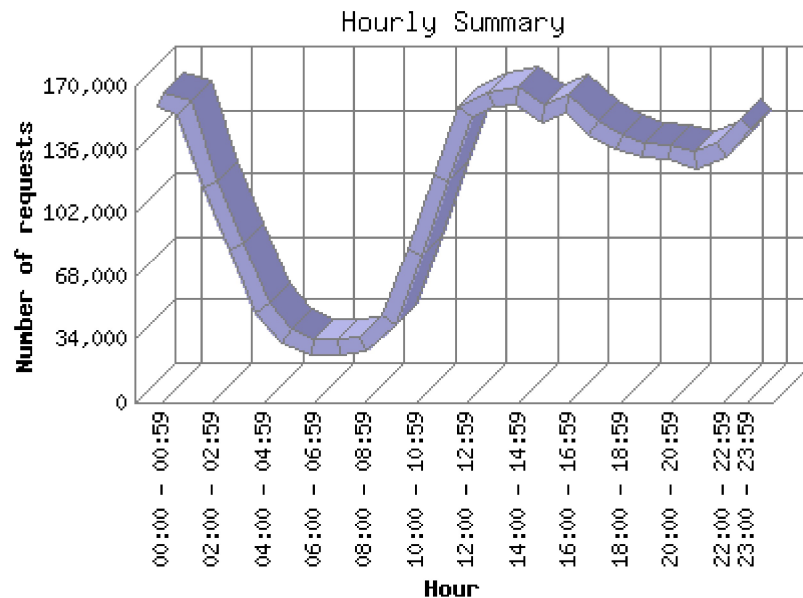

Report Navigation

- General Summary
- Yearly Report
- Quarterly Report
- Monthly Report
- Weekly Report
- Daily Report
- Daily Summary
- Hourly Report
- Hourly Summary
- Host Report
- Referring URL Report
- Referring Site Report
- Search Query Report
- Search Word Report
- Browser Report
- Browser Summary
- Operating System Report
- Status Code Report
- File Size Report
- File Type Report
- Directory Report
- Request Report

Web Site Report For bostonbiker.com

Hourly Summary

The Hourly Summary identifies the level of activity broken down by each hour. Remember that one page hit can result in several server requests as the images for each page are loaded. This summary also compares the level of activity during working hours and after hours as a total for the report time frame.

Hour	Number of requests	Number of page requests
1. 00:00 - 00:59	162,840	27,603
2. 01:00 - 01:59	158,683	26,728
3. 02:00 - 02:59	116,866	22,306
4. 03:00 - 03:59	84,263	18,602
5. 04:00 - 04:59	50,355	14,895
6. 05:00 - 05:59	35,946	12,530
7. 06:00 - 06:59	30,022	12,751
8. 07:00 - 07:59	29,861	11,927
9. 08:00 - 08:59	31,341	12,509
10. 09:00 - 09:59	44,191	14,345